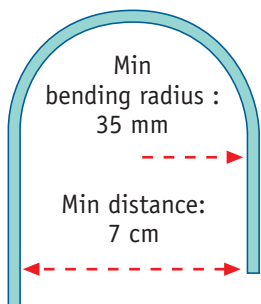

Specification:

- Flame-retardant, twin conductor with no electromagnetic fields
- Steel armoured metallic sheath with minimum electric fields
- Mechanical strength, armoured class C according to EN60800
- Type 33-2
- Insulation class I
- IP67
- Max operating temperature +70°C
- Min installation temperature -15°C
- Voltage 230 Volt
- Wattage 16 W/m
- Diameter 5,50 mm
- 2 m cold tail with metallic sheath
- Manufactured according to EN60800, SS4242411
- Complies with RoHS directive