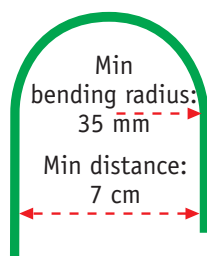

Specification:

- Flame-retardant, twin conductor with no electromagnetic fields
- Steel armoured metallic sheath with minimum electric fields
- Mechanical strength, armoured class C according to EN60800
- Approved to be installed in and on the water pipe
- Type 33-3
- Insulation class I
- IP67
- Max operating temperature +50°C
- Min installation temperature -15°C
- Voltage 230 Volt
- Wattage 7,5 W/m
- Diameter 5,50 mm
- 2 m cold tail with metallic sheath
- Manufactured according to EN60800, SS4242411
- Complies with RoHS directive

100	$W/m^2 = c/c$	7,5 cm
80	$W/m^2 = c/c$	9,5 cm
75	$W/m^2 = c/c$	10,0 cm
60	$W/m^2 = c/c$	12,5 cm
54	$W/m^2 = c/c$	14,0 cm
40	$W/m^2 = c/c$	19,0 cm
30	$W/m^2 = c/c$	25,0 cm
18	$W/m^2 = c/c$	41,5 cm
16	$W/m^2 = c/c$	47,0 cm