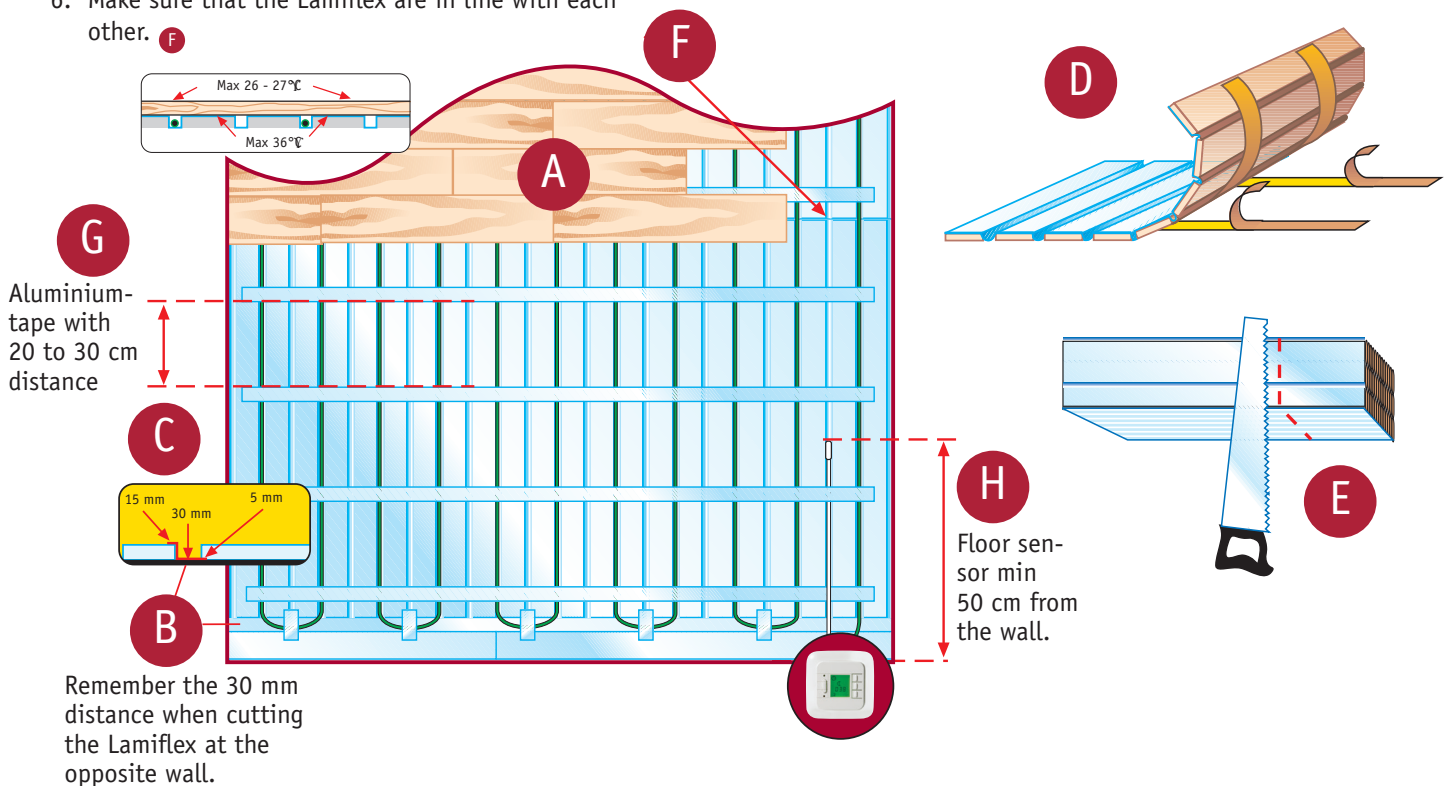

# Kima Lamiflex

Lamiflex is used in floor heating under wooden floor, parquet floor and laminated floor. It can also be used under fitted carpet if there is a plywood installed, with a min 12 mm thickness, between the Lamiflex and the carpet. Lamiflex have an aluminum surface to get a good heat distribution. Lamiflex will also reduce the sound from walking on the floor. Lamiflex have a thickness of 8 mm. Heating cable demand 6,4m/m<sup>2</sup>. For a well insulated floor construction use KIMA Green heating cable and that will be about 48 W/m<sup>2</sup>.

## How to do it!

1. Decide in what direction you want your wooden floor to be laid out. The floor shall cross the **A** Lamiflex.
2. Cut off two lamells and place them along the walls in opposit direction. Fix them to the floor with the double adhesive tape. **B**
3. Fix the aluminium tape. Let the tape cover the lamell about 15 mm. Let the rest of the tape width (35 mm) stick to the floor. **C**
4. Let the Lamiflex cover 5 mm of the aluminium tape. Fix the Lamiflex side by side to the floor with the double adhesive tape. **D**
5. If needed cut of the Lamiflex with an ordinary saw before you roll it out. **E**
6. Make sure that the Lamiflex are in line with each other. **F**
7. Lay out the cable and start from the thermostat. If the cable is too short, finish by putting it in every third groove. Avoid putting the cable closer then every second groove. A closer installation could cause too high temperatures.
8. Finally fix the cable in the groves with the **G** aluminium tape. Fix it every 20 to 30 cm distance.
9. Install the sensortube and sensor between two heating cables. make sure the sensor is placed min. 30 to 50cm from the wall. Cut a groove in the Lamiflex a long the wall for the sensortube. **H**
10. Now you can install your wooden floor or parquet floor on top of the Lamiflex.